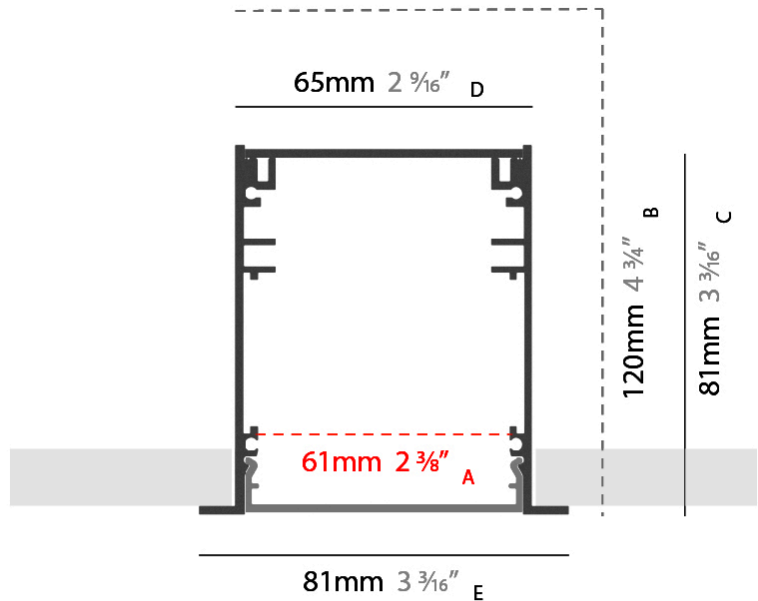

#### RATINGS AND CERTIFICATIONS

Certified By: Certified for North American Standards  
 IP rating: IP20

**A: OPENING WIDTH    B: RECESS DEPTH    C: PROFILE HEIGHT**  
**D: PROFILE WIDTH    E: MOUNTING INCLUDING FLANGE**